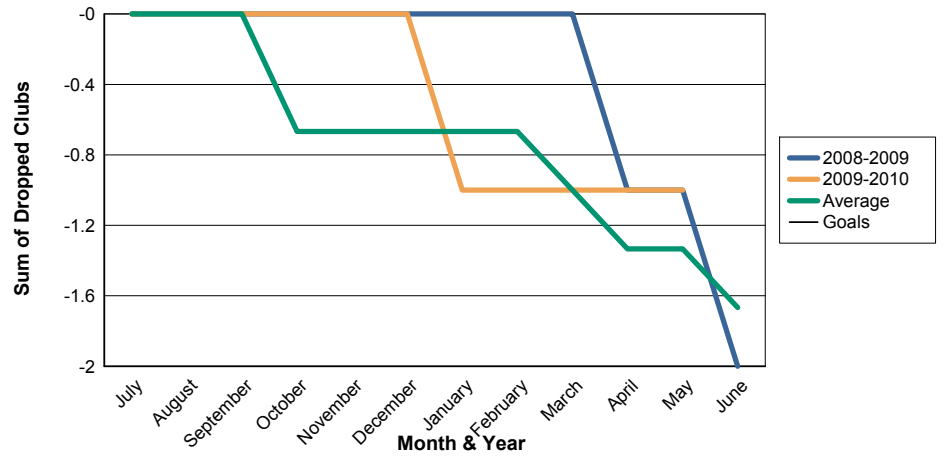

3 Year Comparisons for GMT Constitutional Area 1

By GMT District

As of May 2010

Sum of New Clubs/ Month & Year

For District 25 F

Sum of Dropped Clubs/ Month & Year

For District 25 F

Sum of Net Clubs/ Month & Year