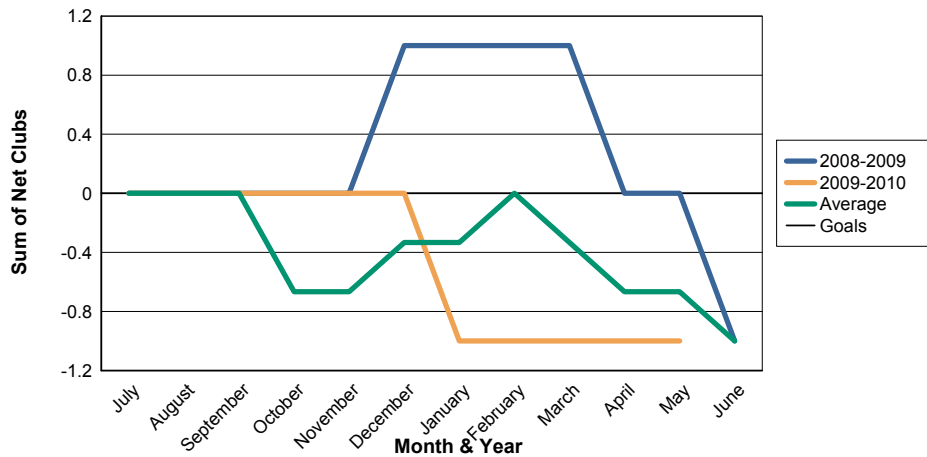

Sum of Net Clubs/ Month & Year

For District 25 F