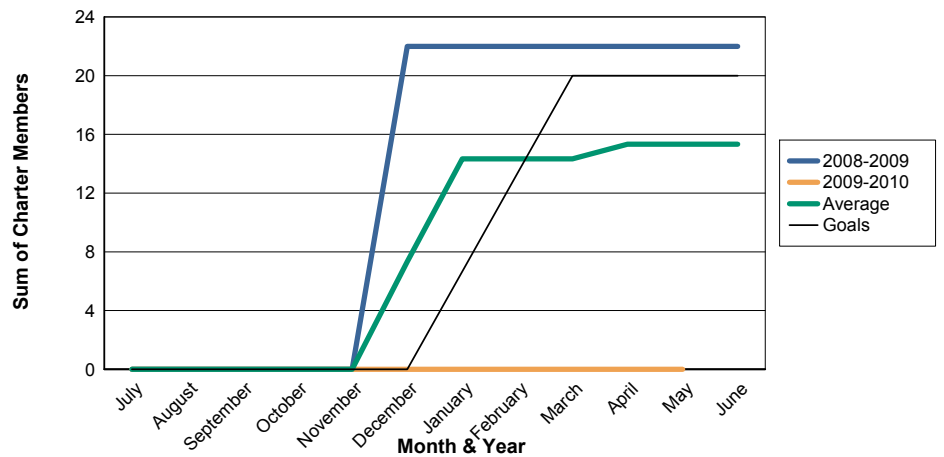

Sum of Charter Members/ Month & Year

For District 25 F