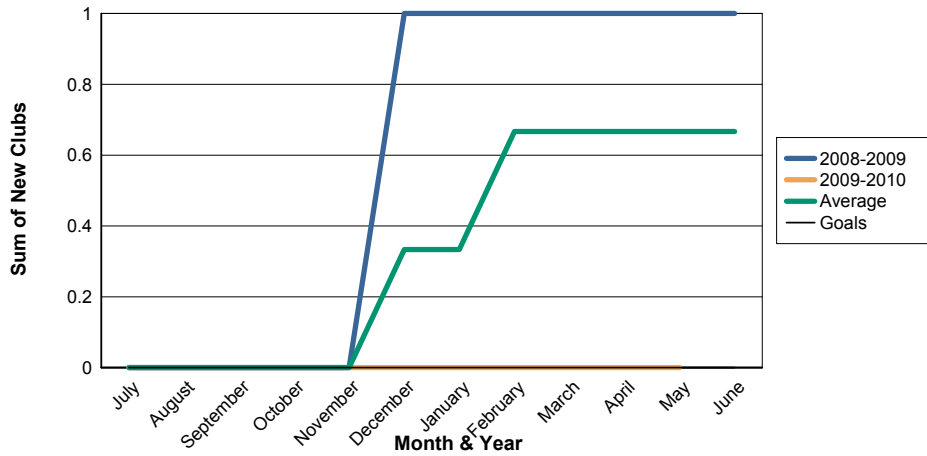

3 Year Comparisons for GMT Constitutional Area 1

By GMT District

As of May 2010

Sum of New Clubs/ Month & Year

For District 25 F

Sum of Dropped Clubs/ Month & Year

For District 25 F

Sum of Net Clubs/ Month & Year