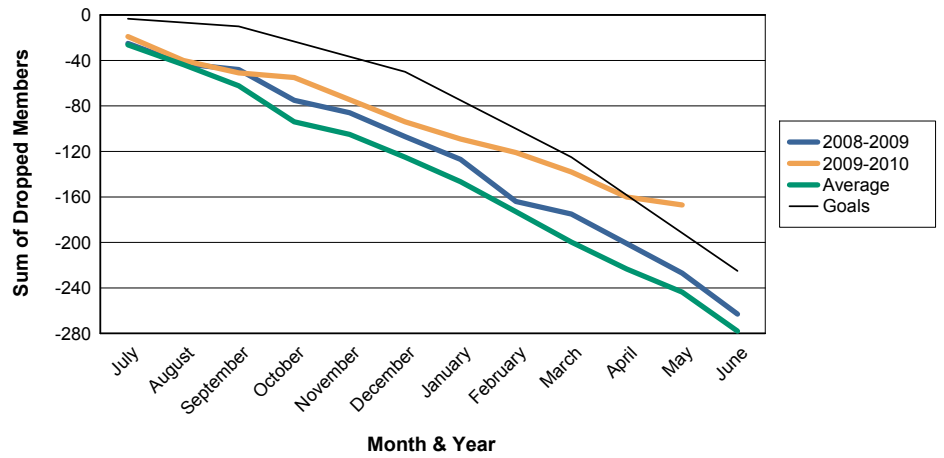

For District 25 F

Sum of Charter Members/ Month & Year

For District 25 F

3 Year Comparisons for GMT Constitutional Area 1

By GMT District

As of May 2010

Sum of New Members/ Month & Year

For District 25 F

Sum of Dropped Members/ Month & Year

For District 25 F

Sum of Net Members/ Month & Year

For District 25 F