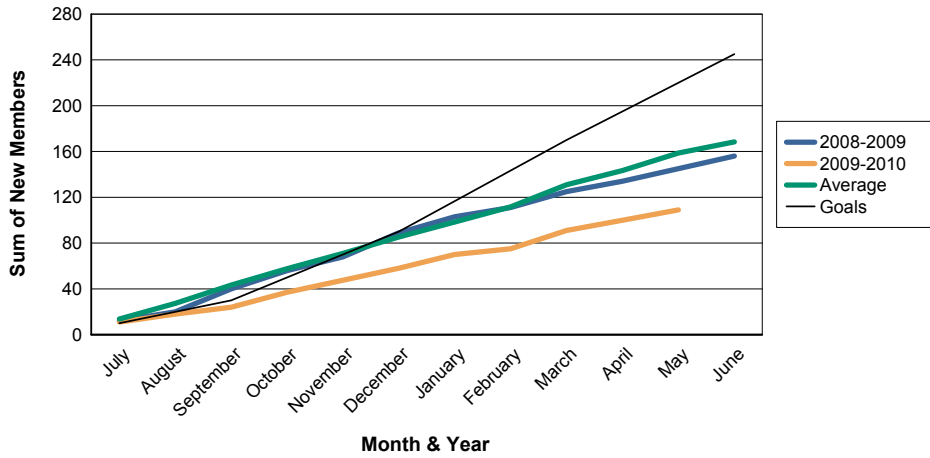

3 Year Comparisons for GMT Constitutional Area 1

By GMT District

As of May 2010

Sum of New Clubs/ Month & Year

For District 25 F

Sum of Dropped Clubs/ Month & Year

For District 25 F

Sum of Net Clubs/ Month & Year

For District 25 F

Sum of Charter Members/ Month & Year

For District 25 F

3 Year Comparisons for GMT Constitutional Area 1

By GMT District

As of May 2010

Sum of New Members/ Month & Year

For District 25 F

Sum of Dropped Members/ Month & Year

For District 25 F

Sum of Net Members/ Month & Year

For District 25 F